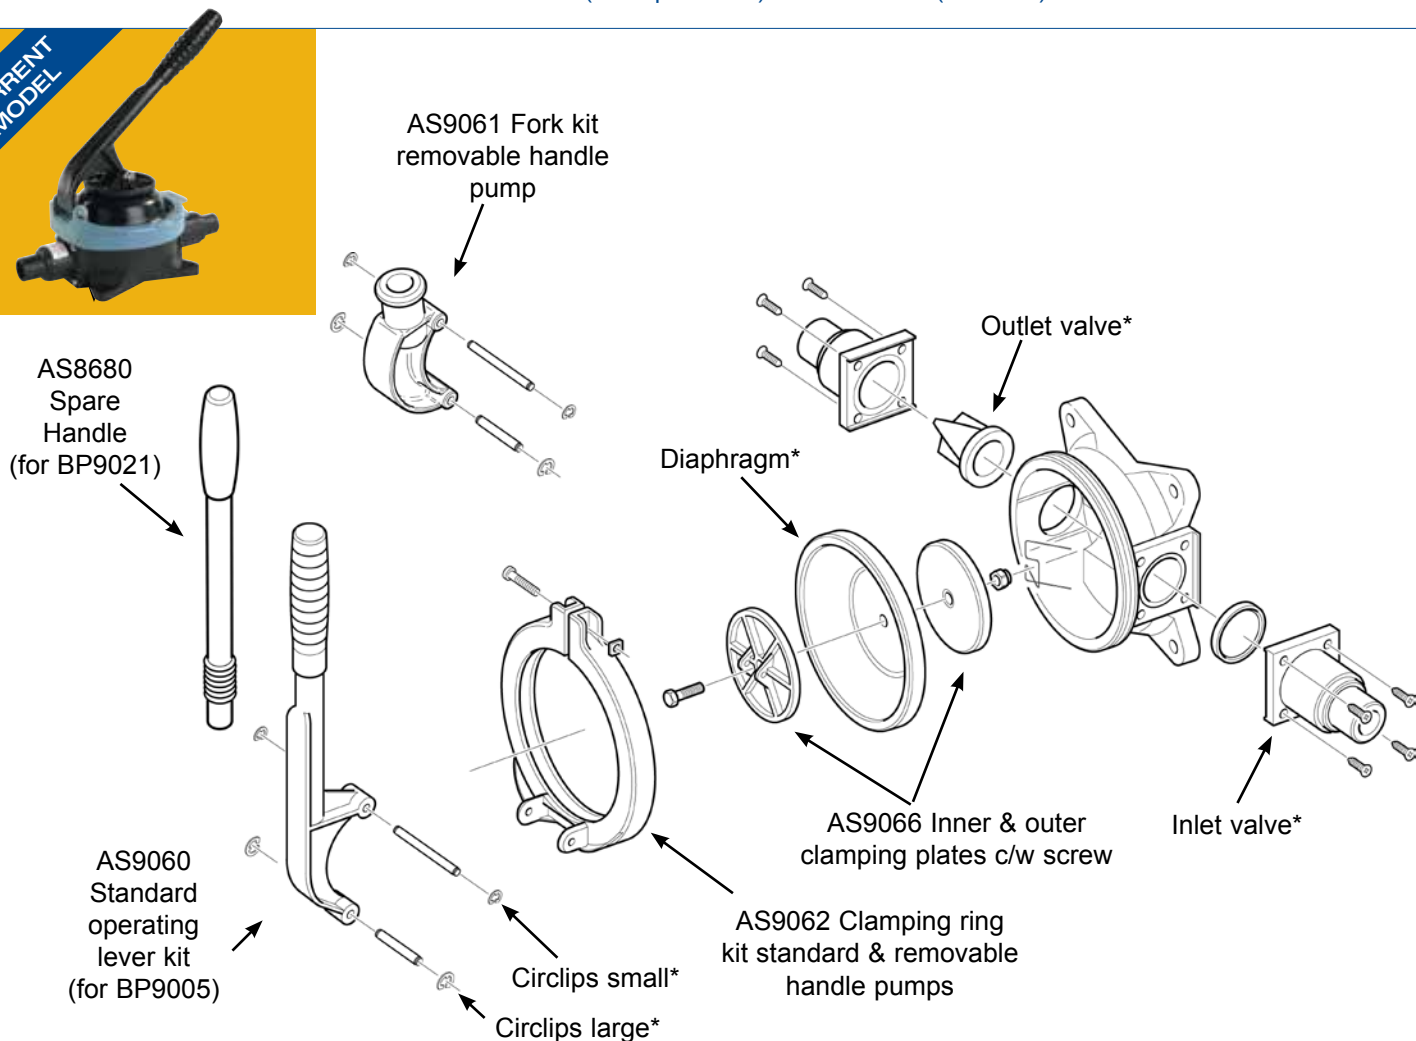

Manual Bilge Pumps

Gusher® Urchin Compact Bilge and Waste Pump

On Deck/Bulkhead: BP9005 - Fixed Handle Compact Bilge & Waste Pump

On Deck/Bulkhead: BP9021 - Removable Handle Compact Bilge & Waste Pump

Note* Contained in Service Kit AK9003 (Neoprene™) or AK9011 (Nitrile®)

Accessories

- AS8680 Spare Handle (for BP9021 only)
- SB4222 Side Entry Strainer
- SB5865 Top Entry Strainer
- SF5204 1" Skin Fitting
- SF5425 1 1/2" Skin Fitting
- YP6114 1 1/2" Y Piece
- YP6130 1/2" Y Piece
- LV1215 1" / 1 1/2" Non Return Valve
- LV1219 3/4" / 1" Non Return Valve
- EB3364 1" Elbow
- EB3488 1 1/2" Elbow

Service Kits

AK9003 Service Kit with Complete Set of Serviceable Parts for Urchin (Neoprene™)
AK9011 Service Kit with Complete Set of Serviceable Parts for Urchin (Nitrile®)

Qty	Containing
1	Diaphragm
1	Inlet valve
1	Outlet valve
2	Circlip small
2	Circlip large

Qty	Containing
1	Short fulcrum pin
1	Fork
2	Circlip small
2	Circlip large
1	Long fulcrum pin (underdeck)
1	Fulcrum pin (removable handle)

AS9062 Clamping Ring Kit for Standard & Removable Handle Pumps

Qty	Containing
1	Clamping ring
1	Pinching screw
1	Nut
2	Circlip small
2	Circlip large