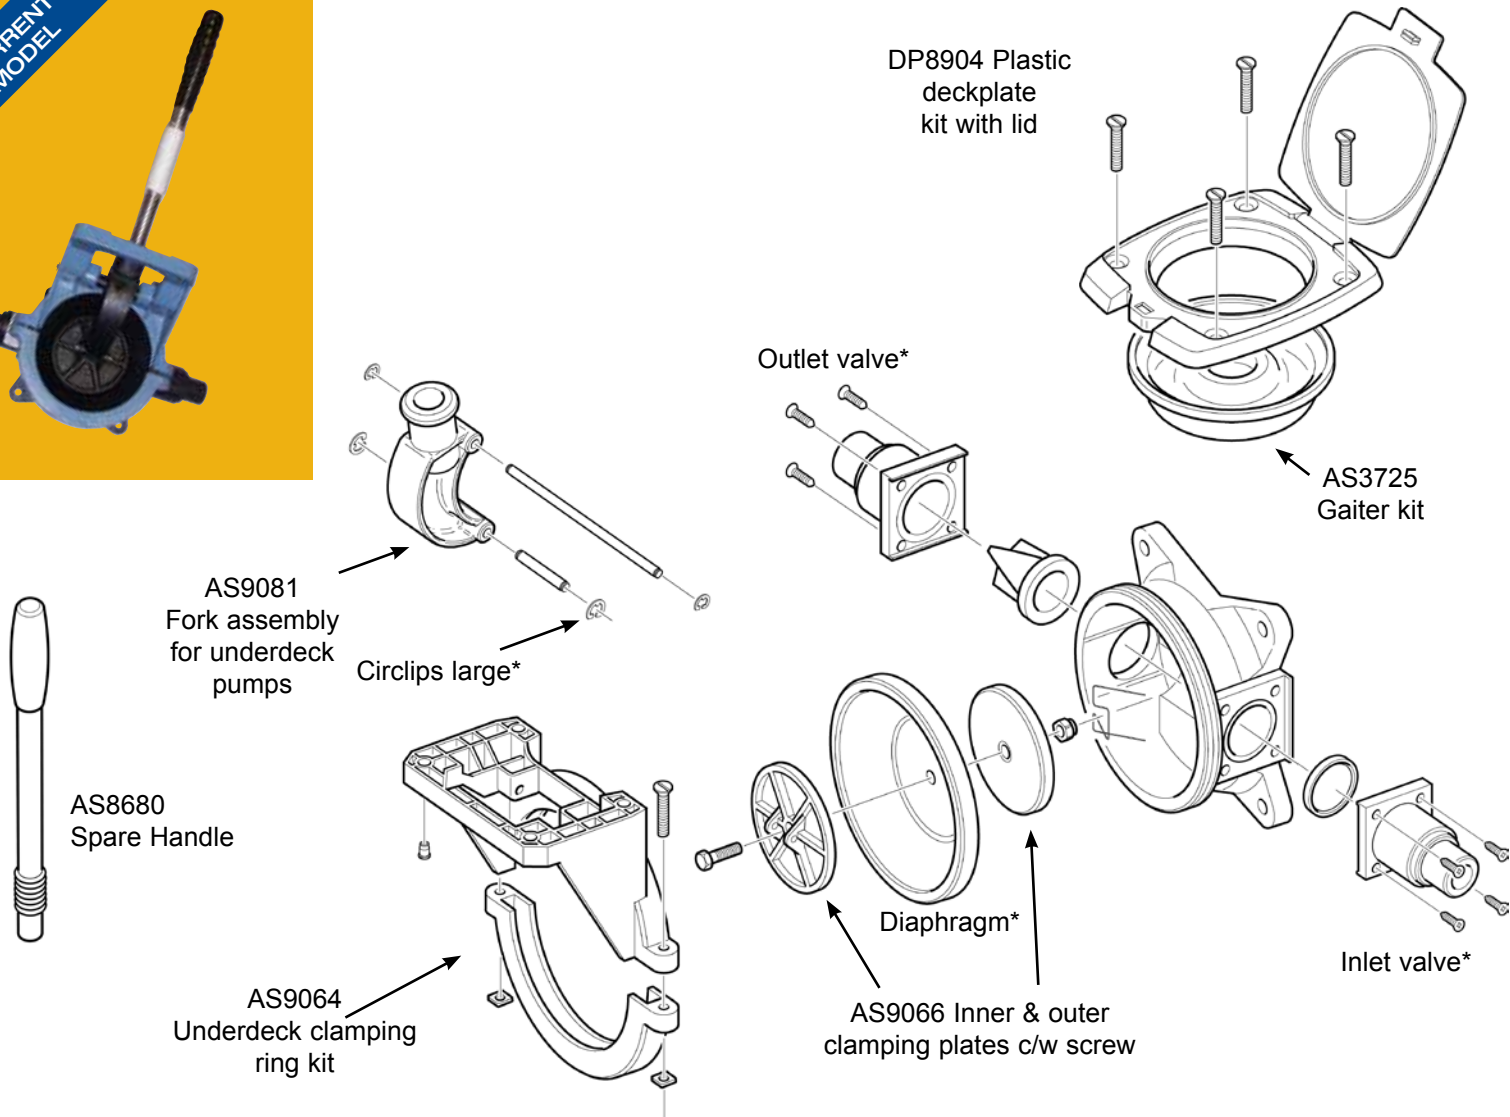

Qty	Containing
1	Short fulcrum pin
1	Fork
2	Circlip small
2	Circlip large
1	Long fulcrum pin (underdeck)
1	Fulcrum pin (removable handle)

AS9062 Clamping Ring Kit for Standard & Removable Handle Pumps

Qty	Containing
1	Clamping ring
1	Pinching screw
1	Nut
2	Circlip small
2	Circlip large

EB3363/EB3488

YP6114

LV1215

Service Kits (Continued)

AS9066 Inner & Outer Clamping Plate Kit

Qty	Containing
1	Clamping nut nylon
1	Inner clamping plate
1	Outer clamping plate
1	Clamping screw
2	Circlip small
2	Circlip large

Manual Bilge Pumps

Gusher® Urchin Underdeck

Underdeck: BP9013 - Compact Bilge & Waste Water Transfer Pump

Note* Contained in Service Kit AK9003 (Neoprene™) or AK9011 (Nitrile®)

Accessories

- AS8680 Spare Handle
- SB4222 Side Entry Strainer
- SB5865 Top Entry Strainer
- SF5204 1" Skin Fitting
- SF5425 1 1/2" Skin Fitting
- YP6114 1 1/2" Y Piece
- LV1215 1" / 1 1/2" Non Return Valve
- EB3364 1" Elbow
- EB3488 1 1/2" Elbow

Service Kits

AK9003 Service Kit with Complete Set of Parts for Gusher® Urchin (Neoprene™) (See list below)

AK9011 Service Kit with Complete Set of Parts for Gusher® Urchin (Nitrile®)

Qty	Containing
1	Diaphragm
1	Inlet valve
1	Outlet valve
2	Circlip small
2	Circlip large